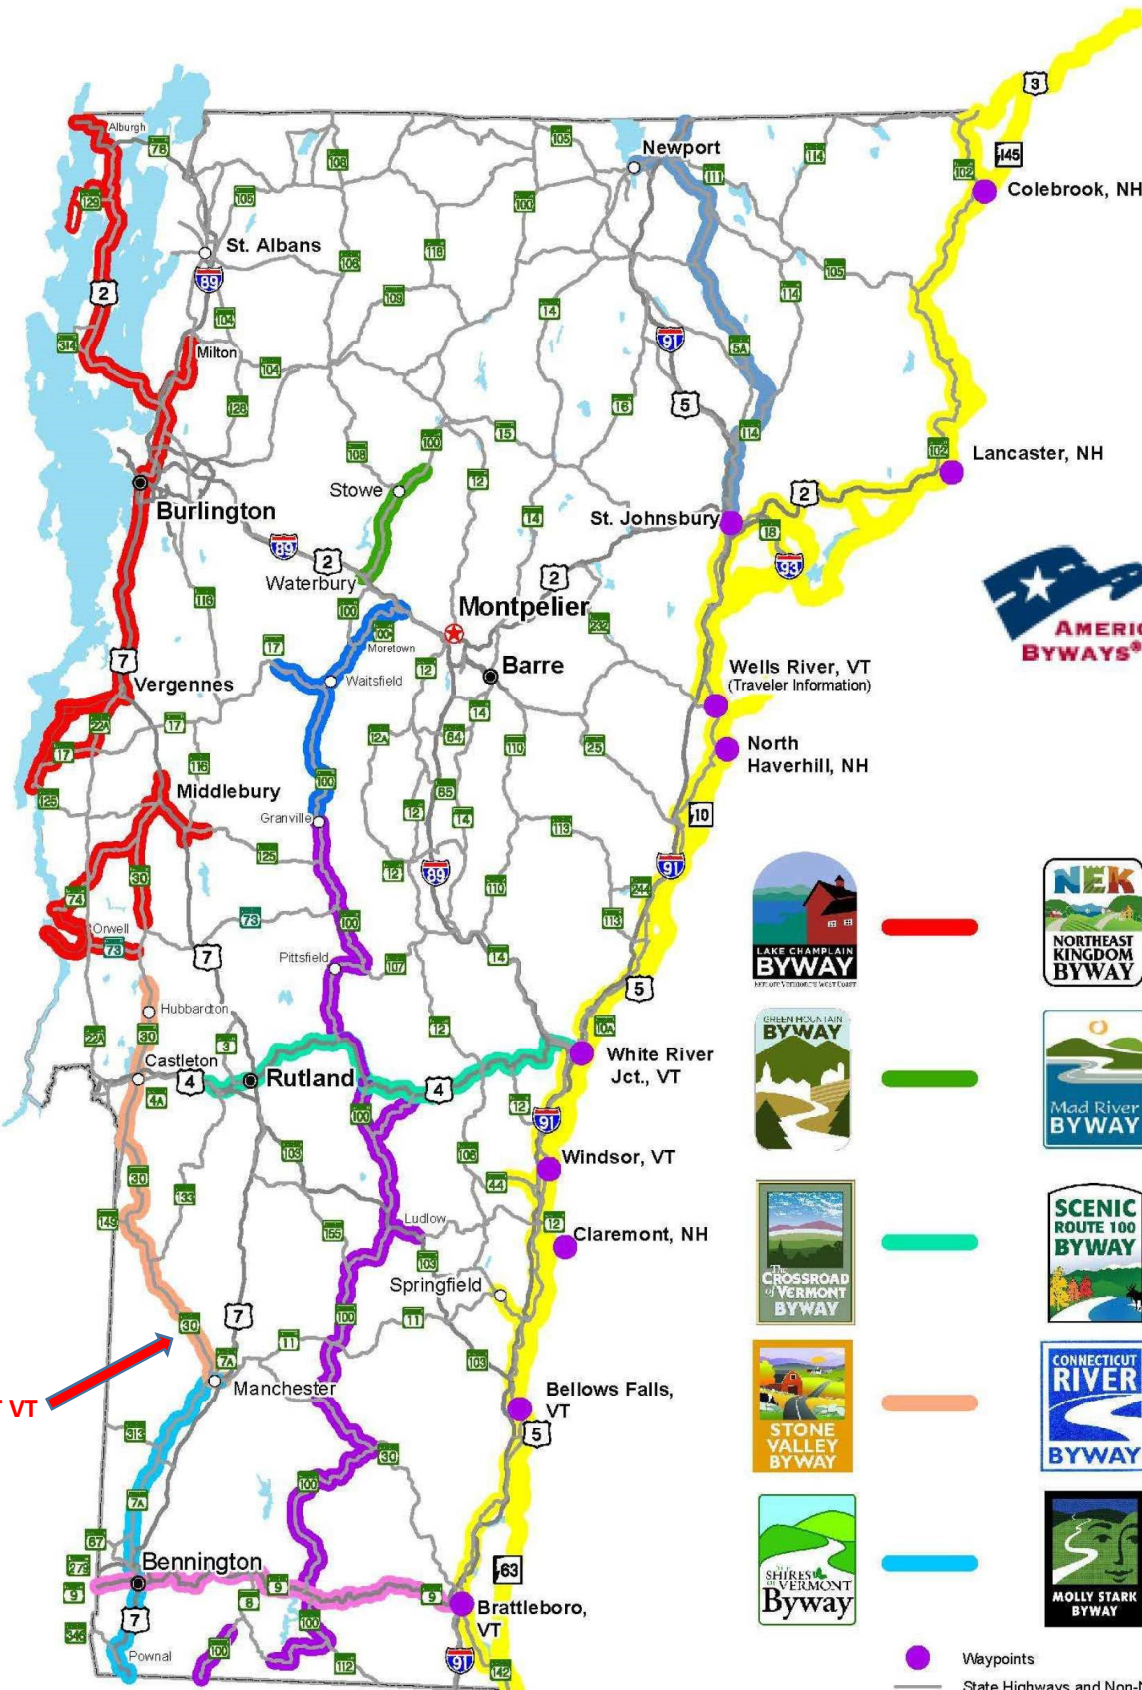

# JENSEN EAST – 2017

*Green Mountains of Southern Vermont*  
*Back Roads & Covered Bridges*

Dorset - Manchester - Bennington

-  Waypoints
-  State Highways and Non-NHS
-  National Highway System (NHS)

EXPERIENCE  
**MANCHESTER VERMONT**  
 The Center of All Things Vermont

INNS AT EQUINOX

HILDENE – LINCOLN FAMILY HOME

**SKYLINE DRIVE TOLL ROAD**  
 3,848 Ft. Elevation - Longest Paved Hill Climb Race in US

**DORSET THEATRE FESTIVAL**  
 PLAY IN VERMONT

**MANCHESTER DESIGNER OUTLETS**

DORSET, VT	MANCHESTER, VT	7 Miles
DORSET, VT	BENNINGTON, VT	30 Miles
DORSET, VT	STRATON MT, VT	30 Miles
DORSET, VT	SARATOGA, NY	45 Miles
DORSET, VT	ALBANY, NY	65 Miles